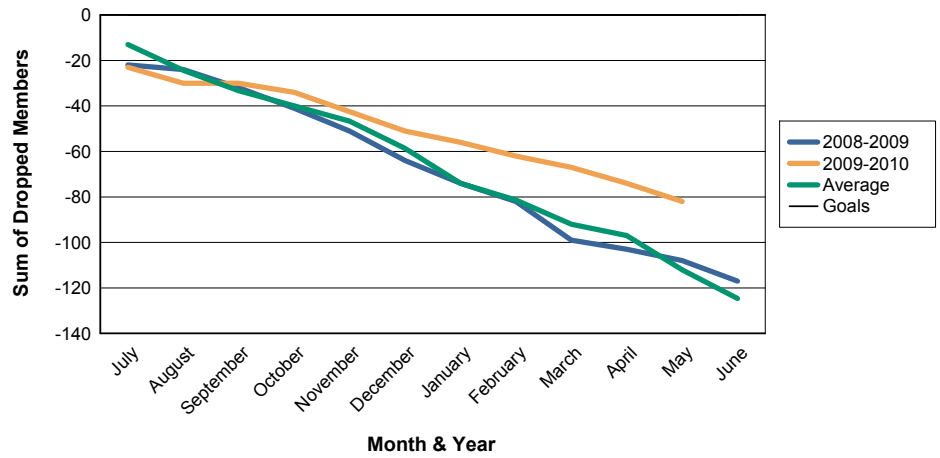

For District 1 K

Sum of Charter Members/ Month & Year

For District 1 K

3 Year Comparisons for GMT Constitutional Area 1

By GMT District

As of May 2010

Sum of New Members/ Month & Year

For District 1 K

Sum of Dropped Members/ Month & Year

For District 1 K

Sum of Net Members/ Month & Year

For District 1 K