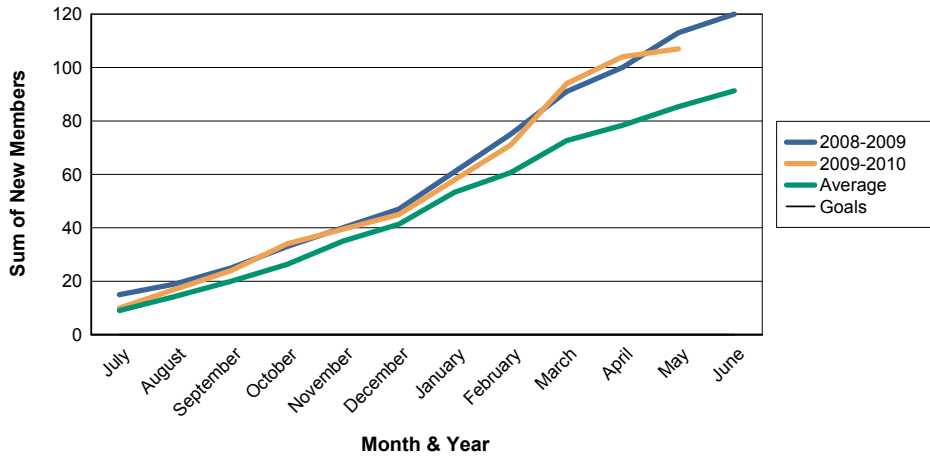

3 Year Comparisons for GMT Constitutional Area 1

By GMT District

As of May 2010

Sum of New Clubs/ Month & Year

For District 1 K

Sum of Dropped Clubs/ Month & Year

For District 1 K

Sum of Net Clubs/ Month & Year

For District 1 K

Sum of Charter Members/ Month & Year

For District 1 K

3 Year Comparisons for GMT Constitutional Area 1

By GMT District

As of May 2010

Sum of New Members/ Month & Year

For District 1 K

Sum of Dropped Members/ Month & Year

For District 1 K

Sum of Net Members/ Month & Year

For District 1 K