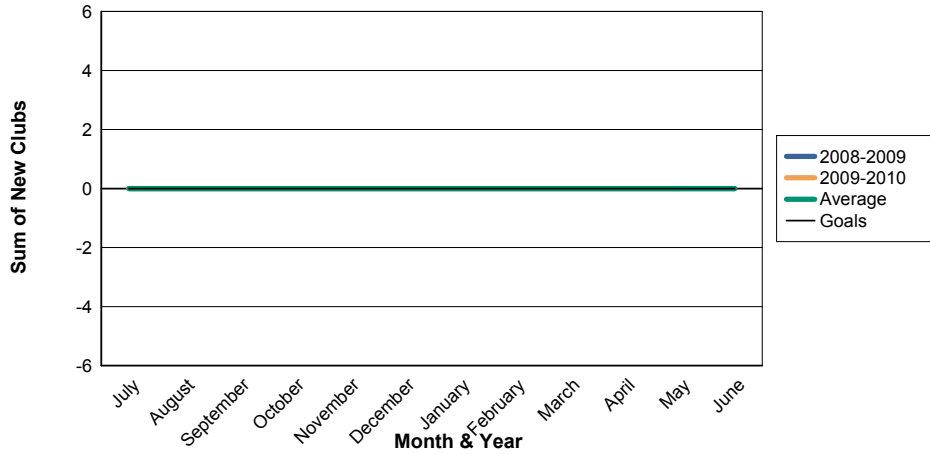

3 Year Comparisons for GMT Constitutional Area 1

By GMT District

As of May 2010

Sum of New Clubs/ Month & Year

For District 1 K

Sum of Dropped Clubs/ Month & Year

For District 1 K

Sum of Net Clubs/ Month & Year