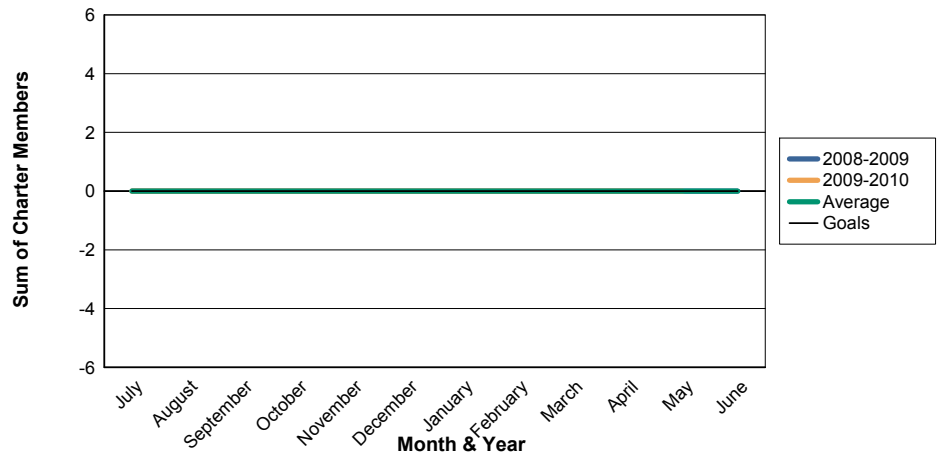

Sum of Charter Members/ Month & Year

For District 1 K