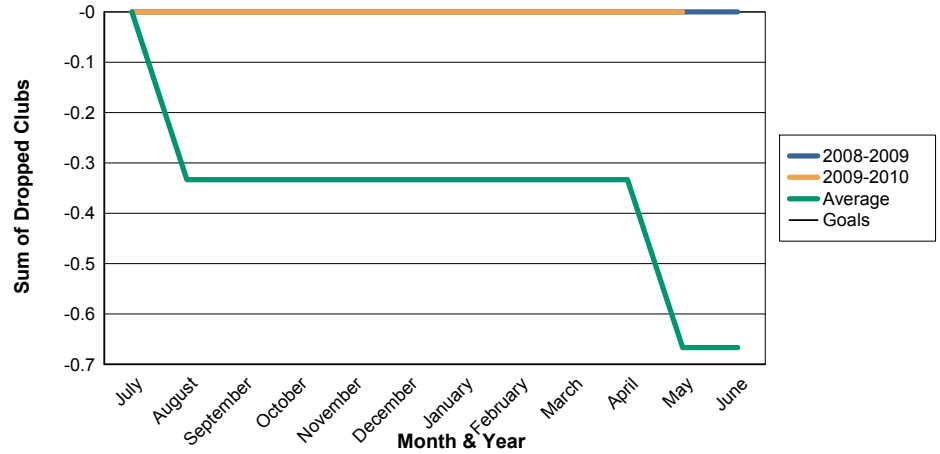

3 Year Comparisons for GMT Constitutional Area 1

By GMT District

As of May 2010

Sum of New Clubs/ Month & Year

For District 1 K

Sum of Dropped Clubs/ Month & Year

For District 1 K

Sum of Net Clubs/ Month & Year