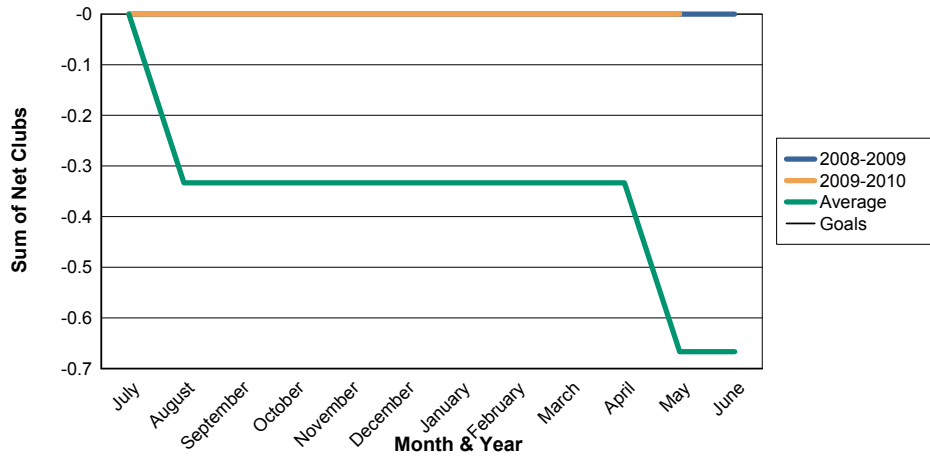

Sum of Net Clubs/ Month & Year

For District 1 K